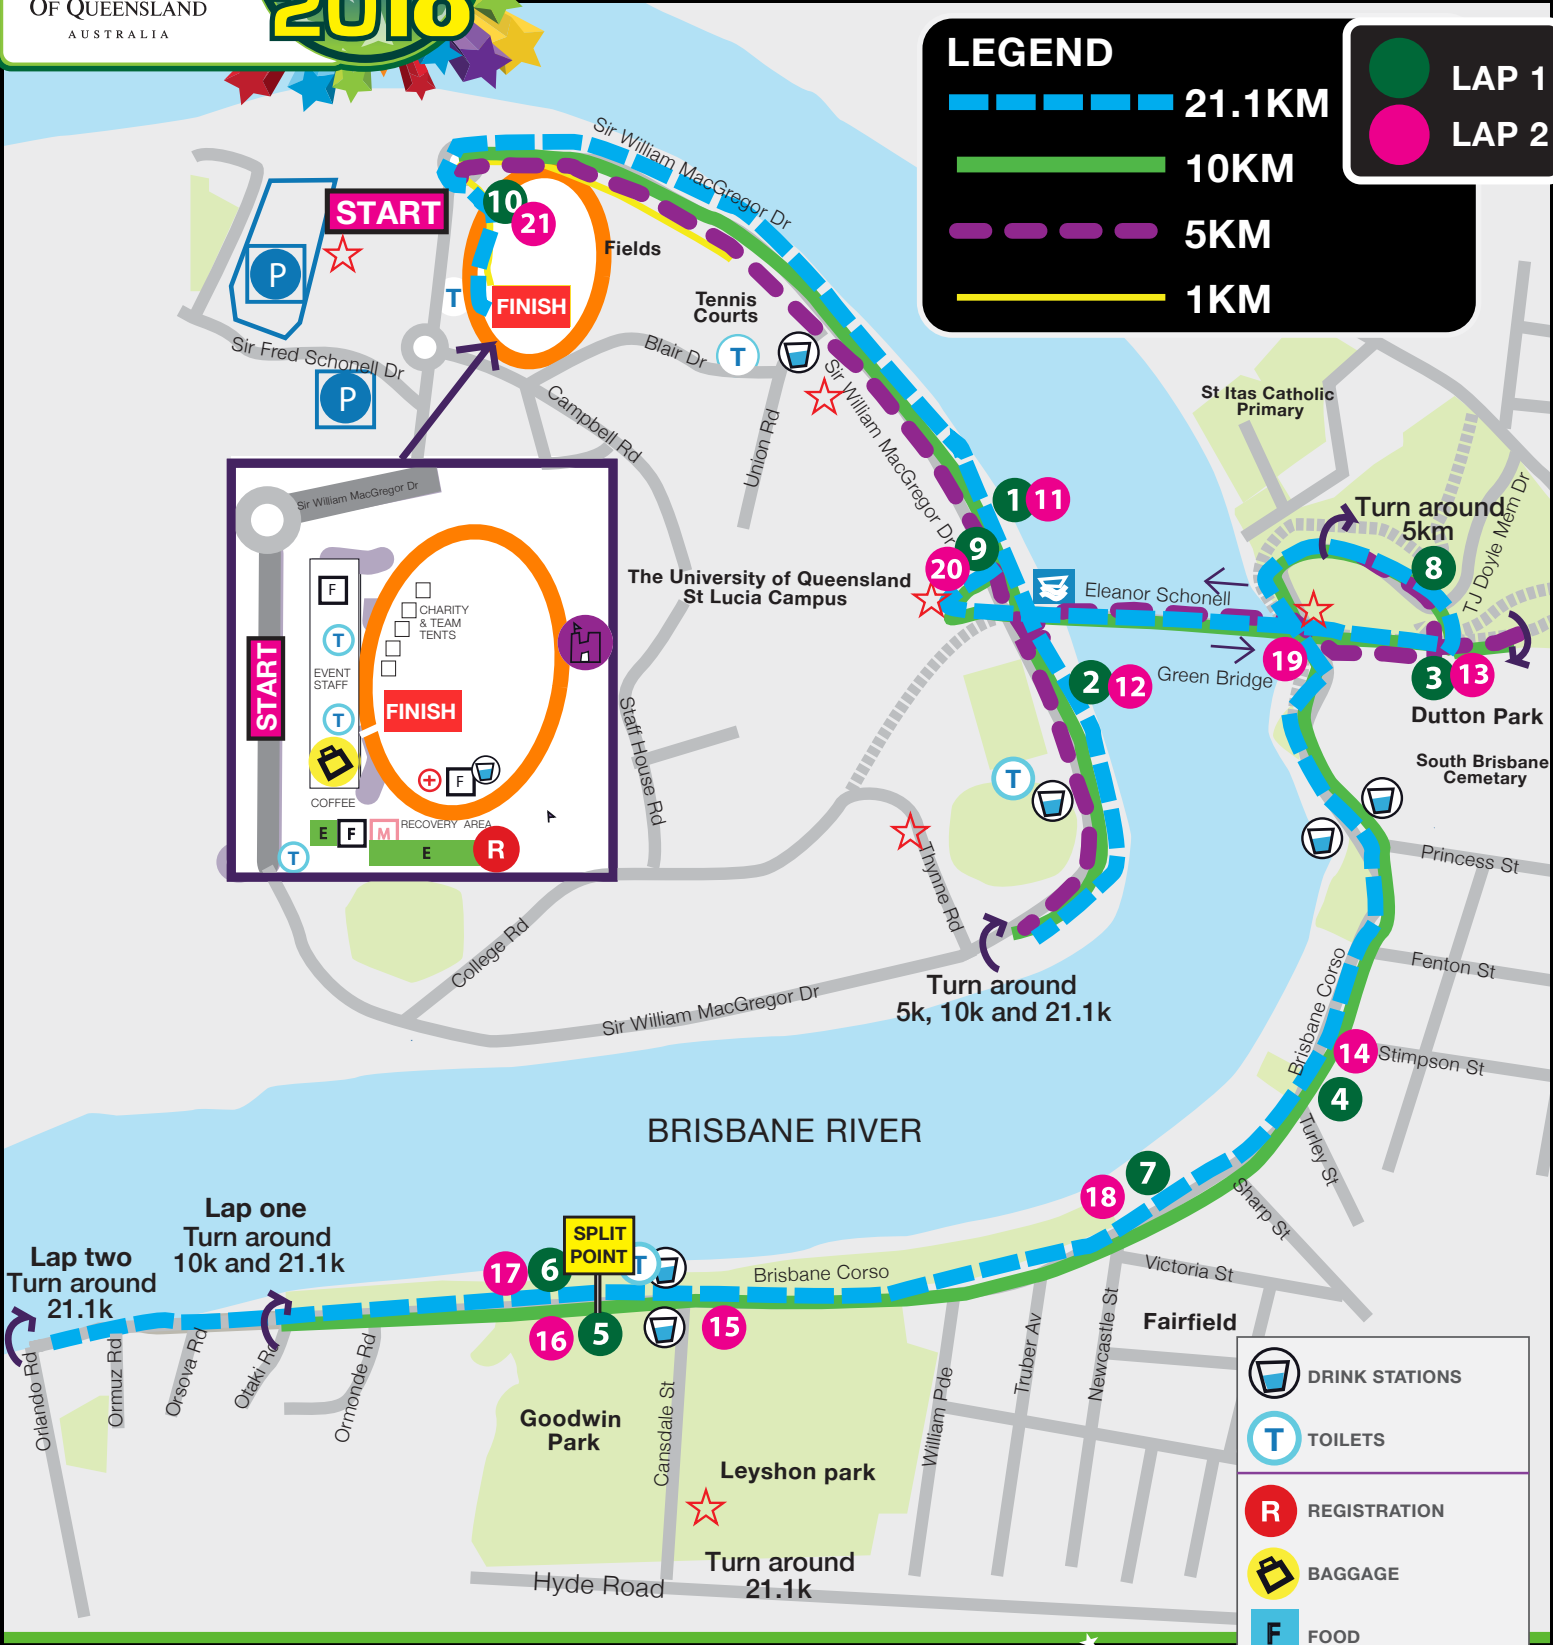

THE UNIVERSITY OF QUEENSLAND AUSTRALIA

TWILIGHT RUNNING FESTIVAL BRISBANE 2018

2018 TWILIGHT RUN MAP

LEGEND

- 21.1KM (Blue dashed line)
- 10KM (Green solid line)
- 5KM (Purple dashed line)
- 1KM (Yellow solid line)

- LAP 1 (Green circle)
- LAP 2 (Pink circle)

- DRINK STATIONS
- TOILETS
- REGISTRATION
- BAGGAGE
- FOOD
- EXPO
- KIDS ENTERTAINMENT
- EMERGENCY ONLY ASSEMBLY AREA
- CITY CAT STOP
- PARKING

22ND APRIL

1 KM

5 KM

10 KM

21.1 KM

twilightrun.com.au